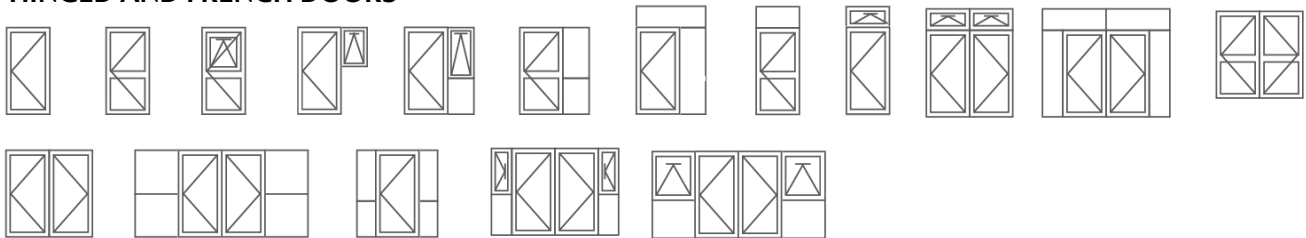

DOOR CONFIGURATIONS

Door configurations can be customised to suit the needs of your home. A selection of popular configurations are shown below.

HINGED AND FRENCH DOORS