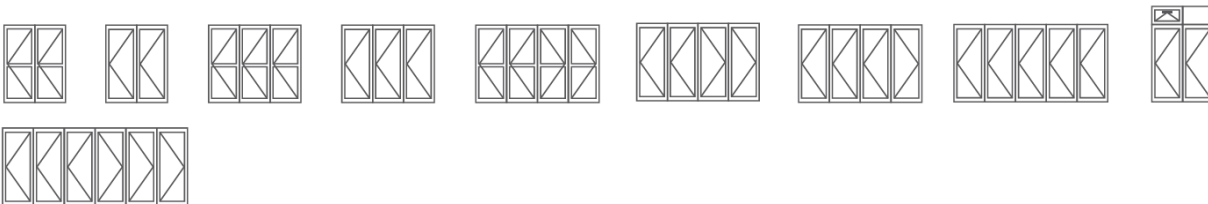

BI-FOLD DOORS